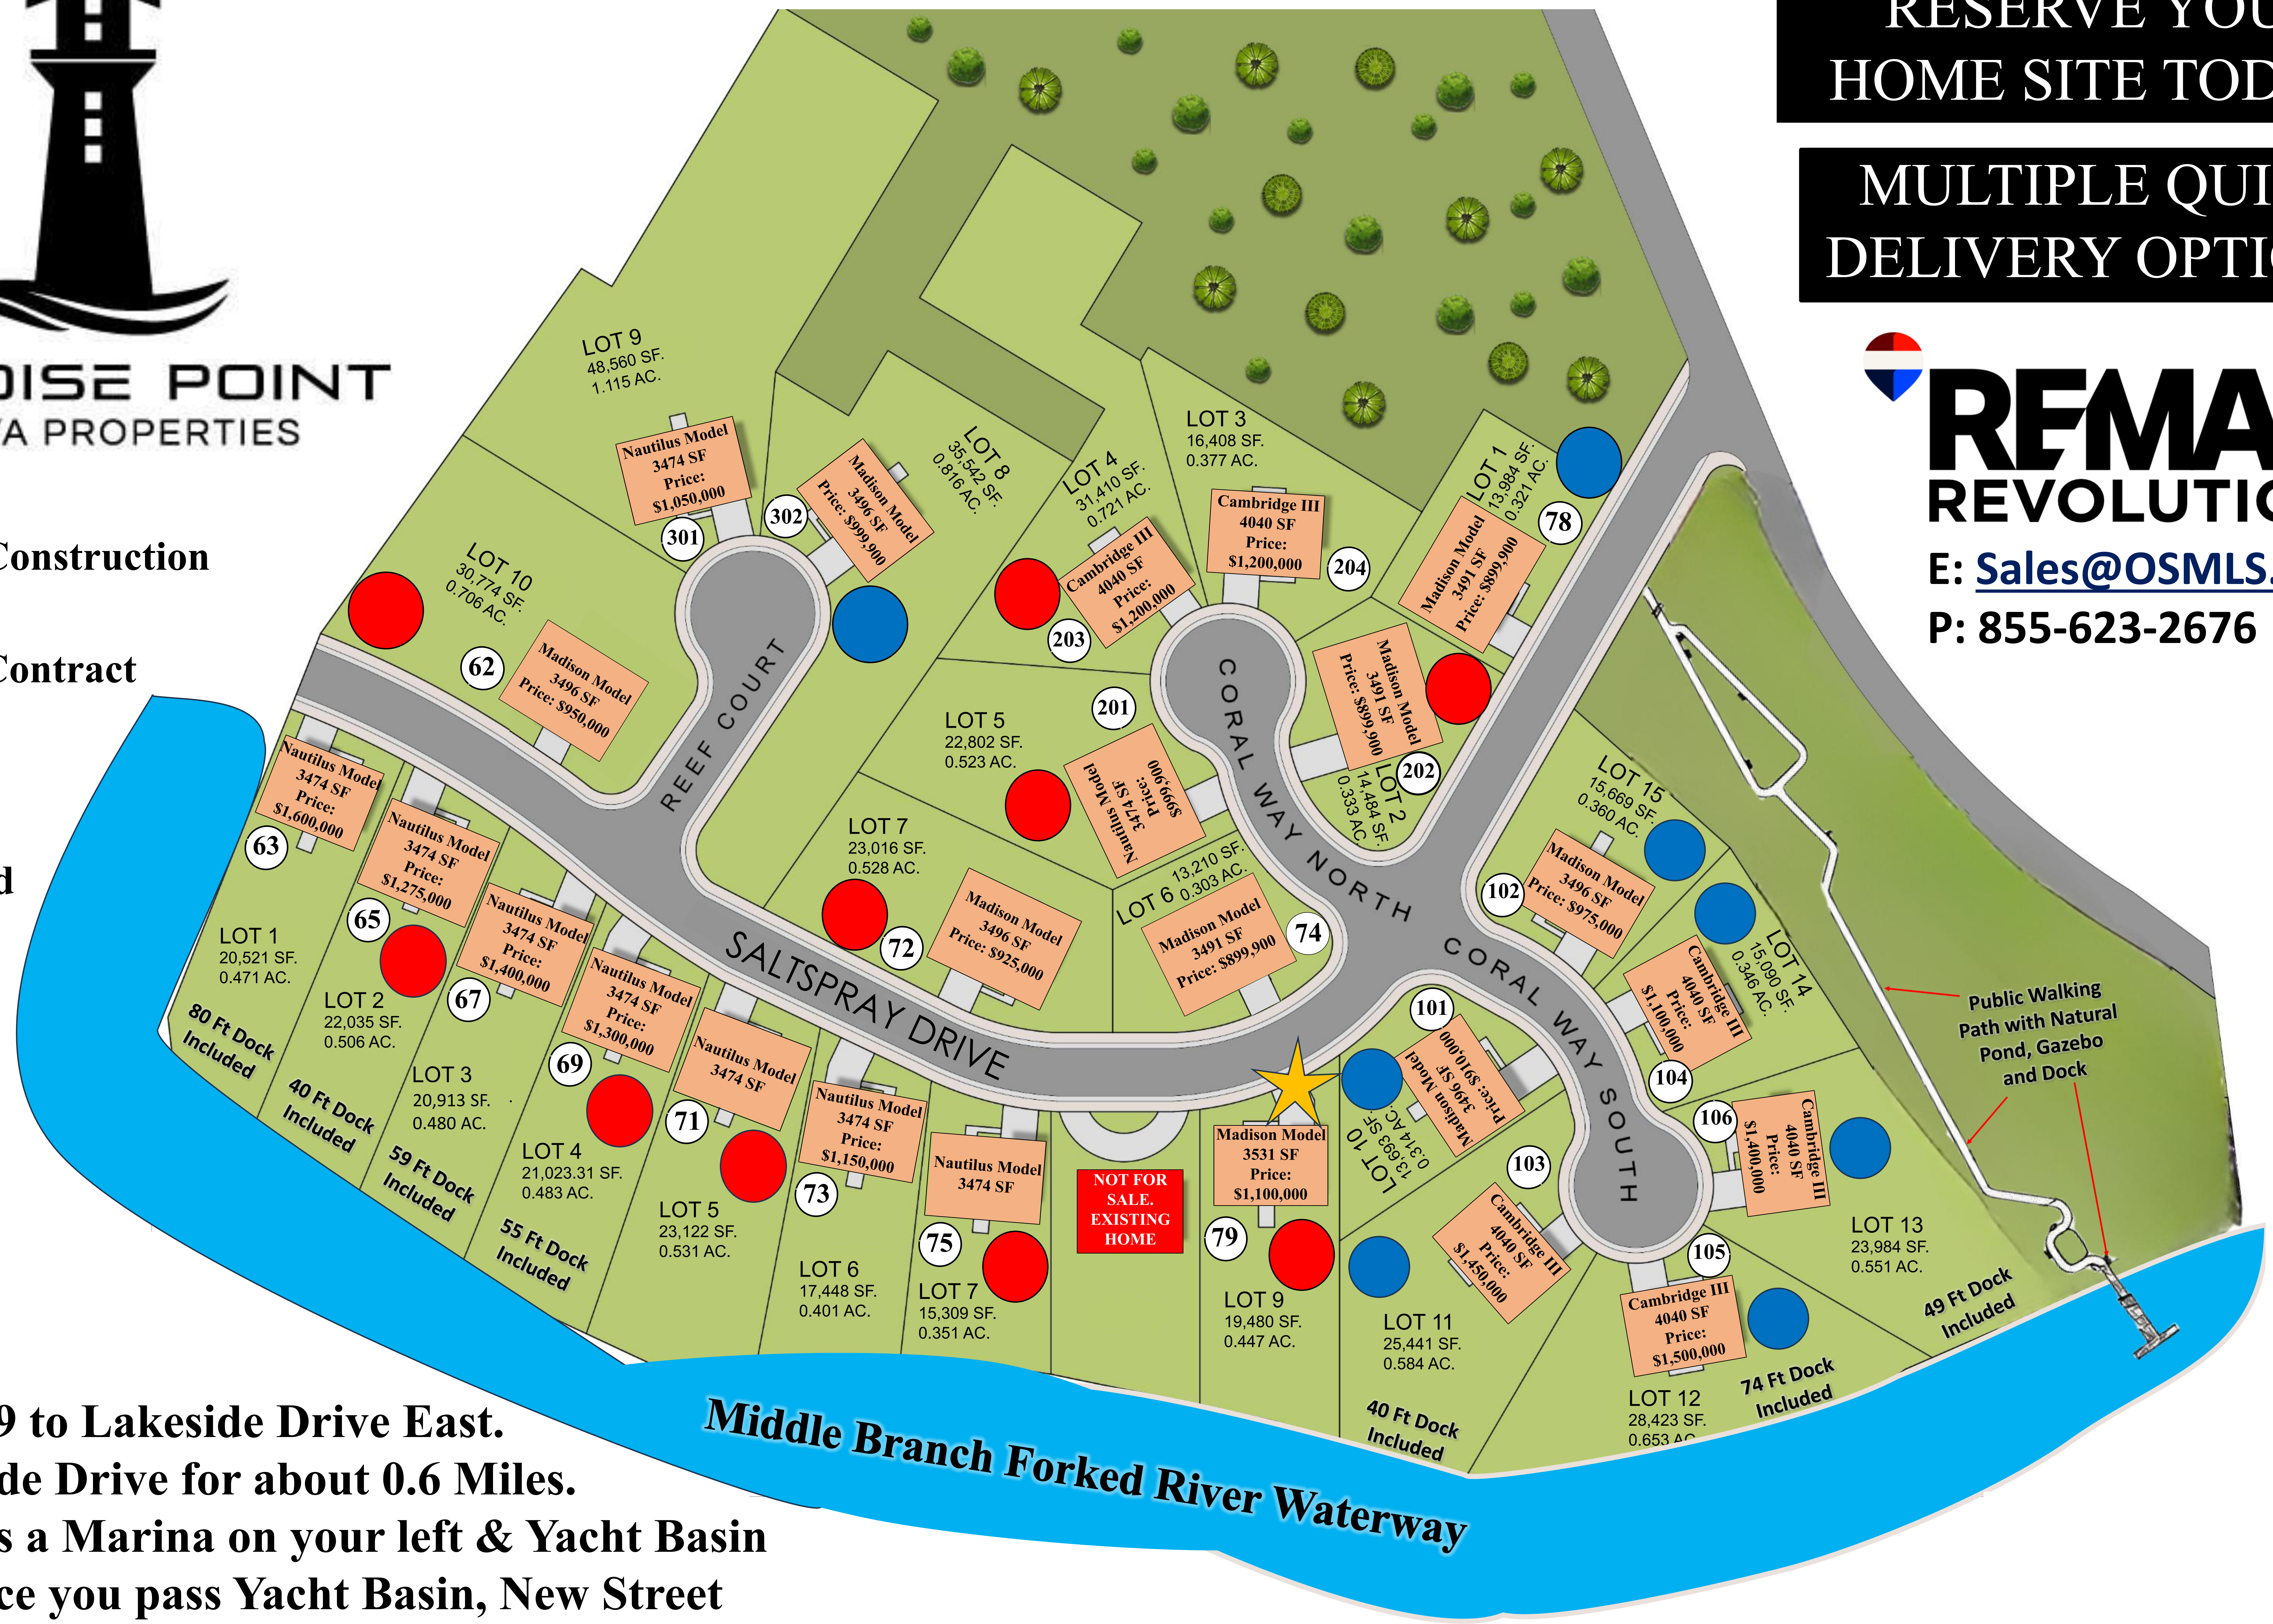

**Directions:**  
Take Route 9 to Lakeside Drive East.  
Take Lakeside Drive for about 0.6 Miles.  
You will pass a Marina on your left & Yacht Basin Plaza N. Once you pass Yacht Basin, New Street Salt Spray Drive comes up immediately on the right

**Middle Branch Forked River Waterway**