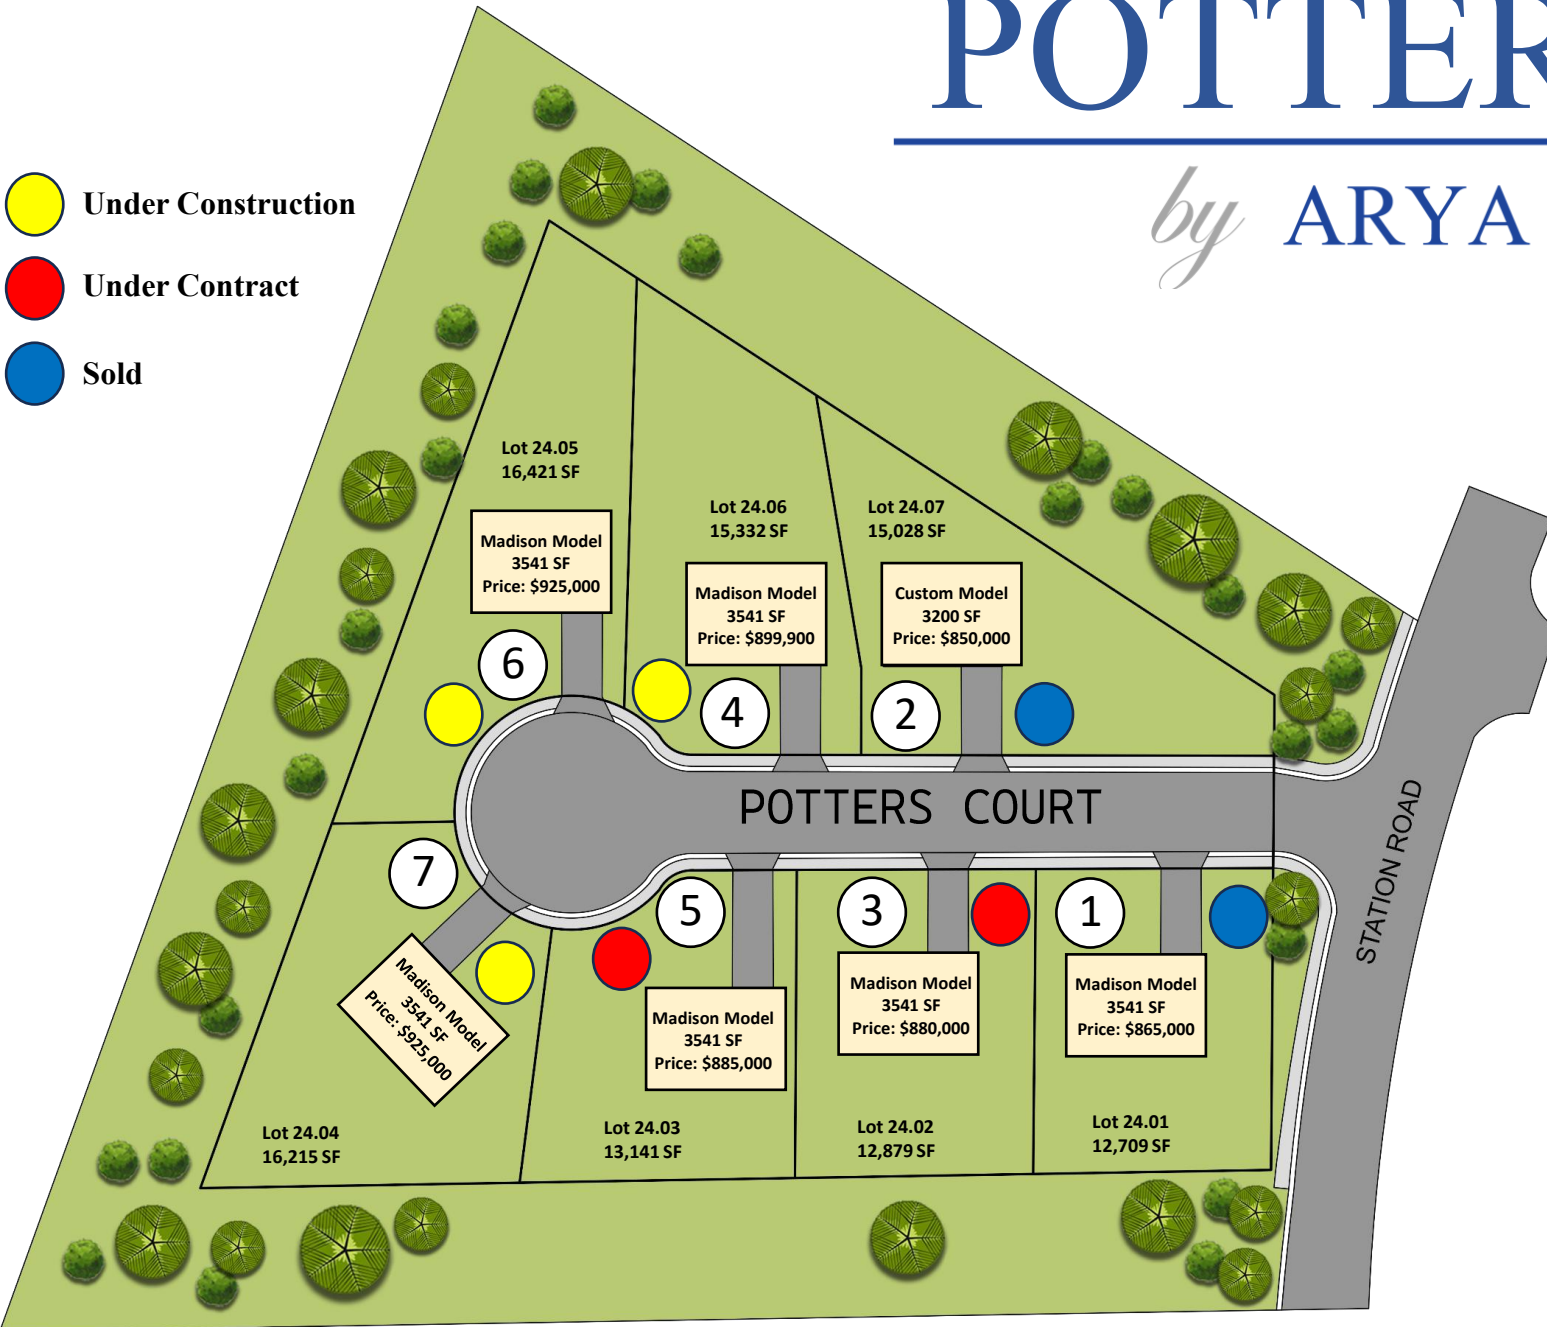

# POTTER ESTATES

by ARYA PROPERTIES LLC

-  Under Construction
-  Under Contract
-  Sold

**RESERVE YOUR HOME SITE TODAY!**

**New Street is going in across from  
Manhattan Ave. GPS Address: 99  
Station Rd, Bayville**